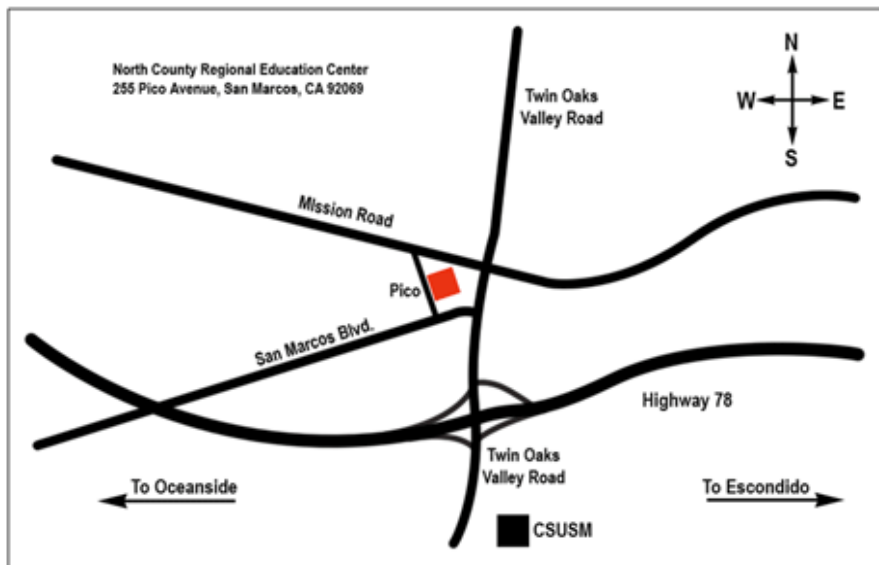

## DIRECTIONS to:

***Exceptional Family Resource Center*** in the  
North County Regional Education Center  
255 Pico Avenue, Suite 110 B  
San Marcos, CA 92069  
(park on right side as you enter the driveway)  
760-761-5553

**From Escondido:** Take I-15 to Highway 78 West. Go approximately 4.5 miles west to the Twin Oaks Valley Road exit. Turn right at the end of the ramp. Go north one block and then turn left on San Marcos Blvd. Go one-half block west and then turn right on Pico Avenue. The Center is on the right. Parking is available in the 2 story parking garage on the north side of the building.

**From Oceanside:** Take I-5 to Highway 78 East. Go approximately 13.5 miles east to the Twin Oaks Valley Road exit. Turn left at the end of the ramp. Go north over the freeway and then turn left on San Marcos Blvd. Go one-half block west on San Marcos Blvd. and then turn right on Pico Avenue. The Center is on the right. Parking is available in the 2-story parking garage on the north side of the building.